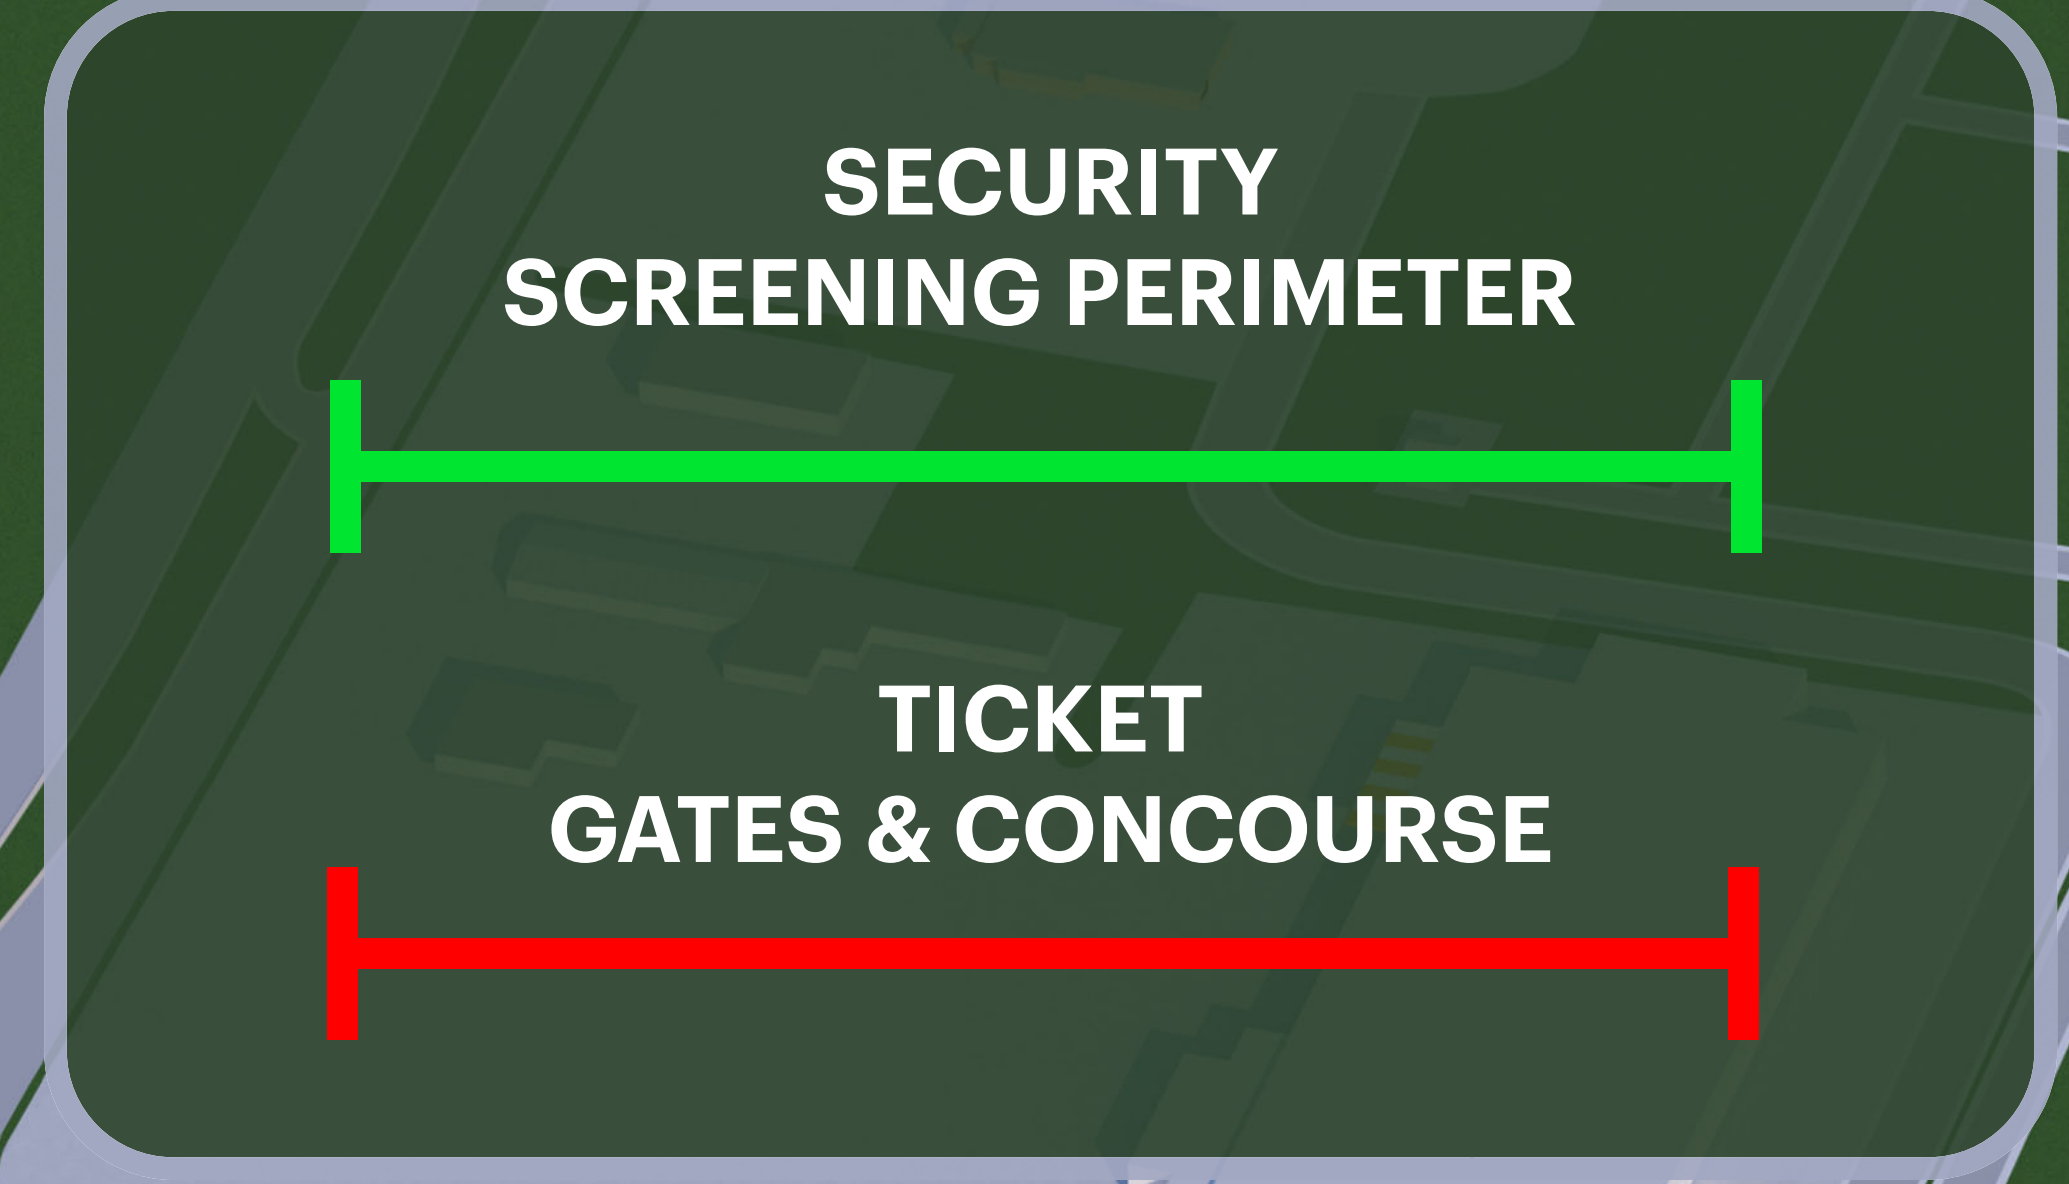

-  DISABLED PARKING
-  GUEST SERVICES
-  RESTROOMS
-  ELEVATOR
-  TICKET SERVICES
-  ATM
-  FIRST AID
-  SECURITY SCREENING

- 1 RT. 13 TICKET SERVICES & CREDENTIALS
- 8 BUS PARKING
- 2 BALLY'S DOVER CASINO RESORT
- 9 MONSTER MONUMENT AT VICTORY PLAZA
- 3 ENCLOSED GRANDSTAND
- 10 LOST & FOUND
- 4 VICTORY LANE
- 11 FAN ZONE
- 5 START/FINISH LINE
- 12 SUITE PARKING
- 6 LUXURY SUITES
- 13 MERCHANDISE & SOUVENIRS
- 7 ALL-STAR VILLAGE
- 14 CRACKER BARREL STAGE