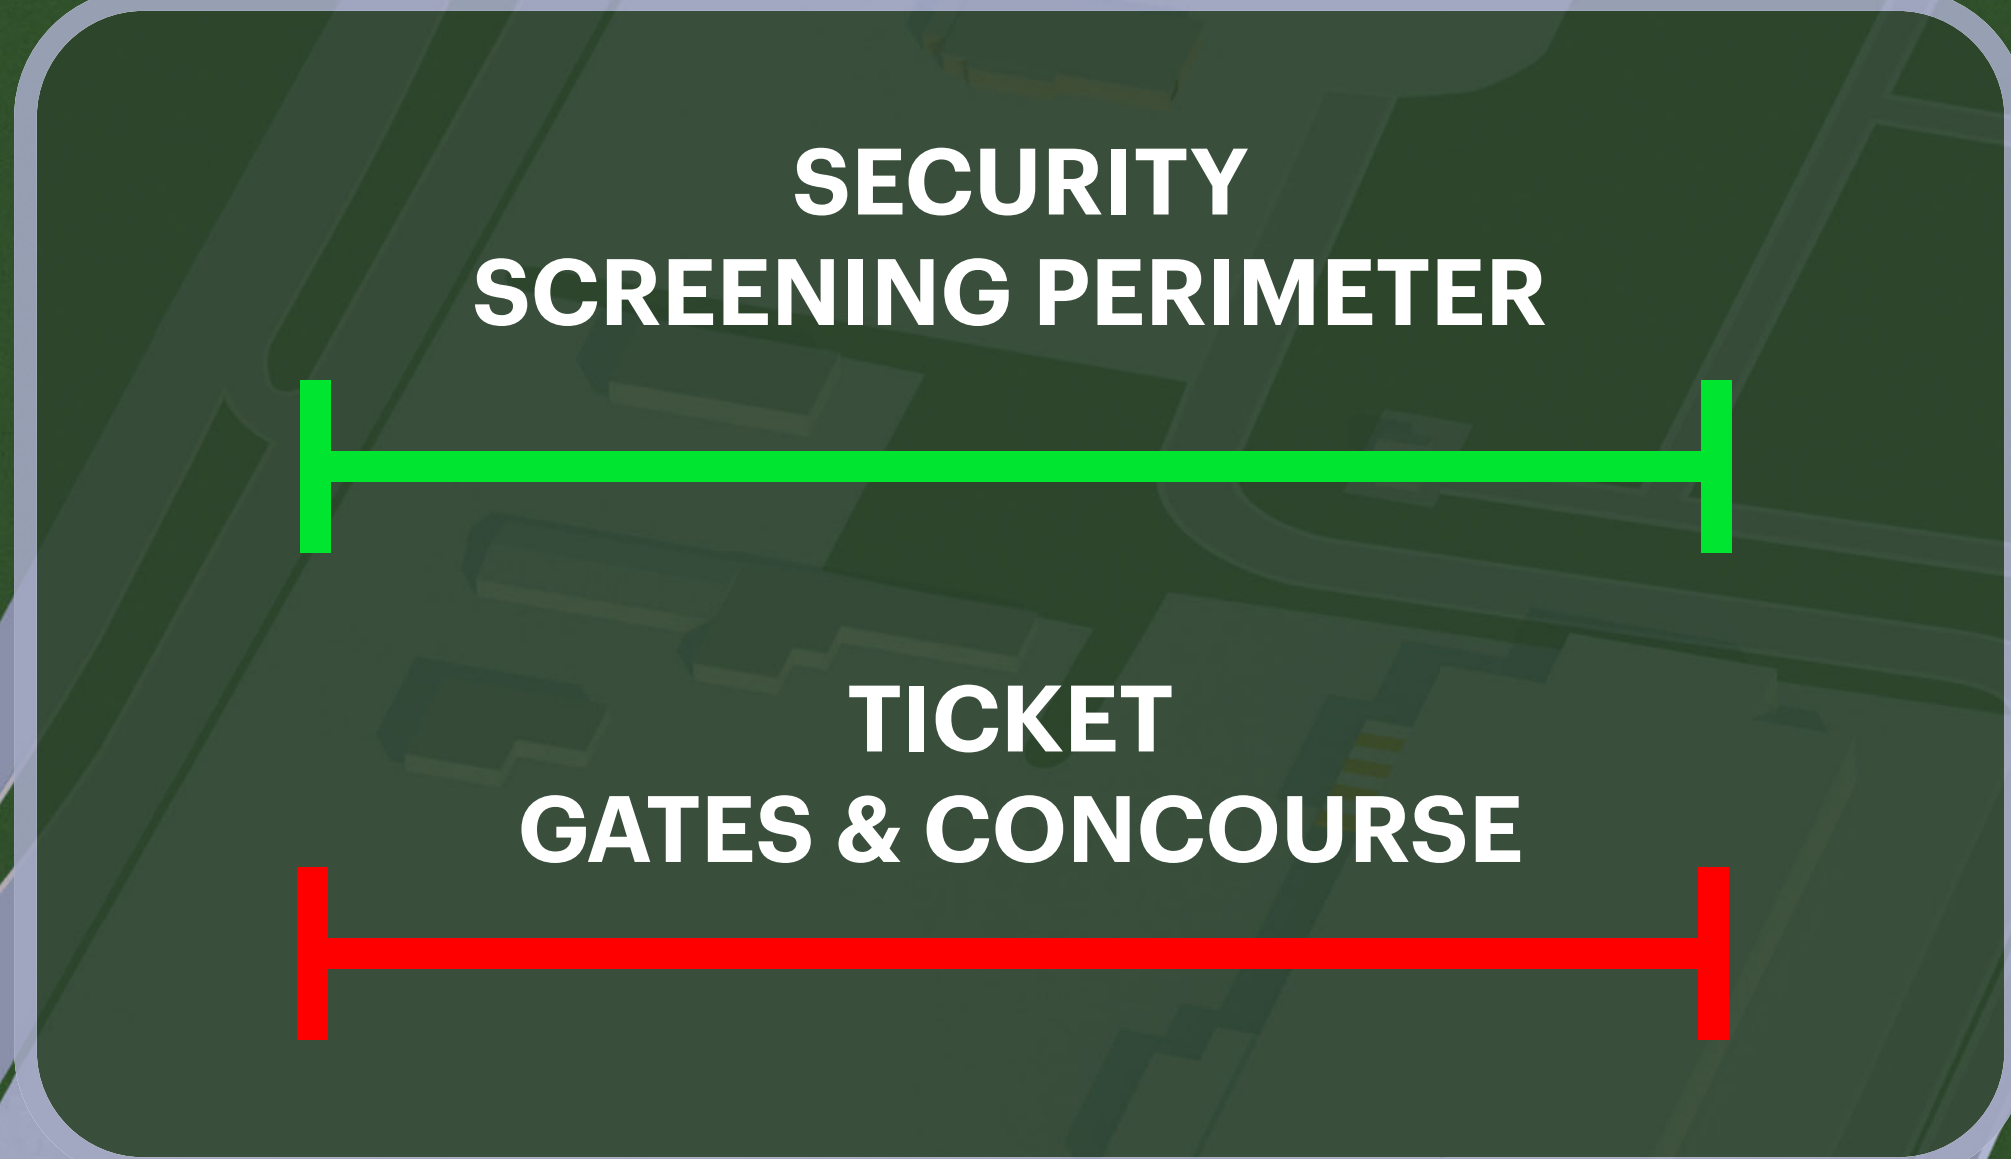

-  DISABLED PARKING
-  GUEST SERVICES
-  RESTROOMS
-  ELEVATOR
-  TICKET SERVICES
-  ATM
-  FIRST AID
-  SECURITY SCREENING

- 1 RT. 13 TICKET SERVICES & CREDENTIALS
- 8 BUS PARKING
- 2 BALLY'S DOVER CASINO RESORT
- 9 MONSTER MONUMENT AT VICTORY PLAZA
- 3 ENCLOSED GRANDSTAND
- 10 LOST & FOUND
- 4 VICTORY LANE
- 11 FAN ZONE
- 5 START/FINISH LINE
- 12 SUITE PARKING
- 6 LUXURY SUITES
- 13 MERCHANDISE & SOUVENIRS
- 7 ALL-STAR VILLAGE
- 14 CRACKER BARREL STAGE