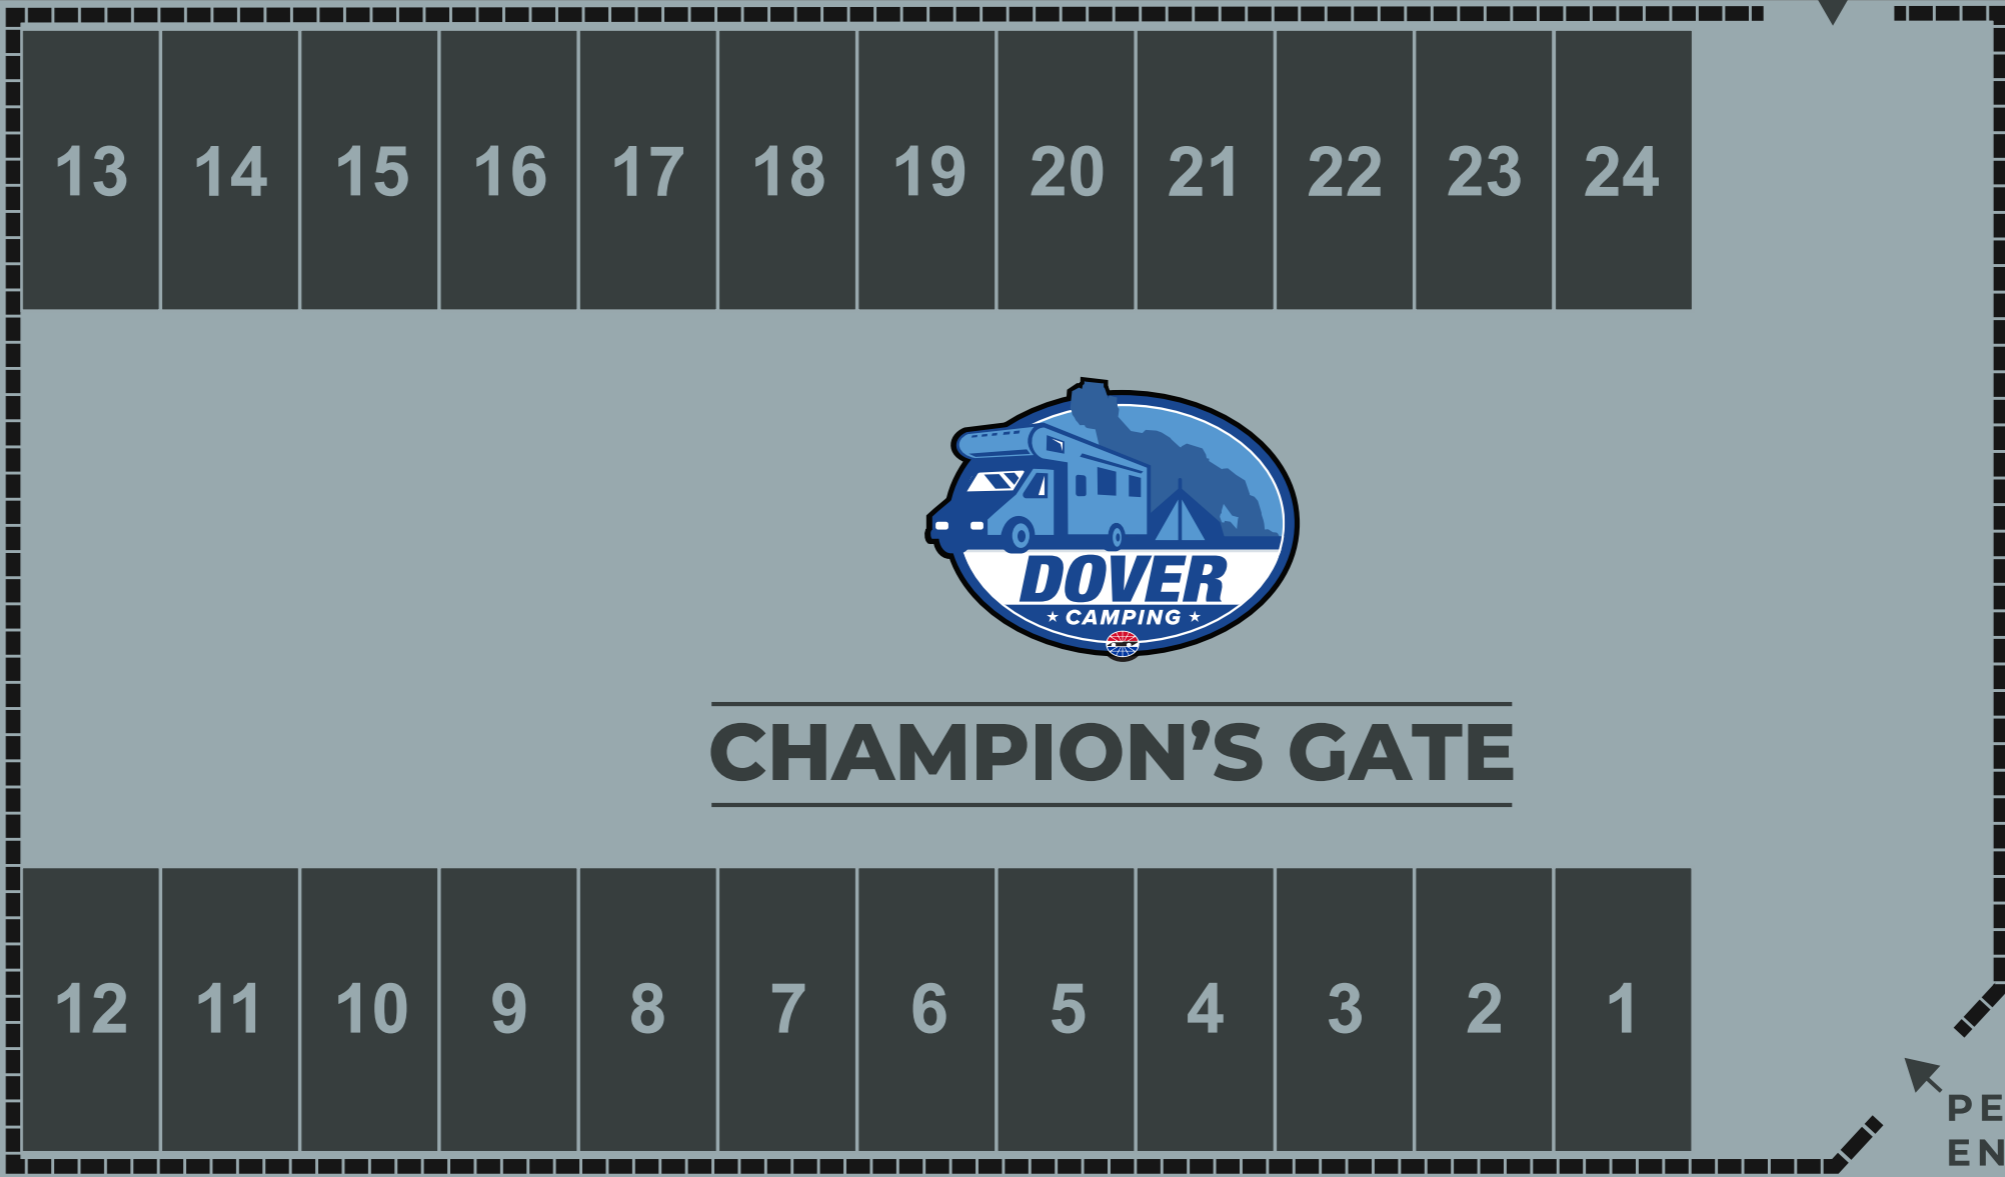

PERIMETER ROAD

VEHICLE  
ENTRANCE

SHOWERS

**CHAMPION'S GATE**

PEDESTRIAN  
ENTRANCE