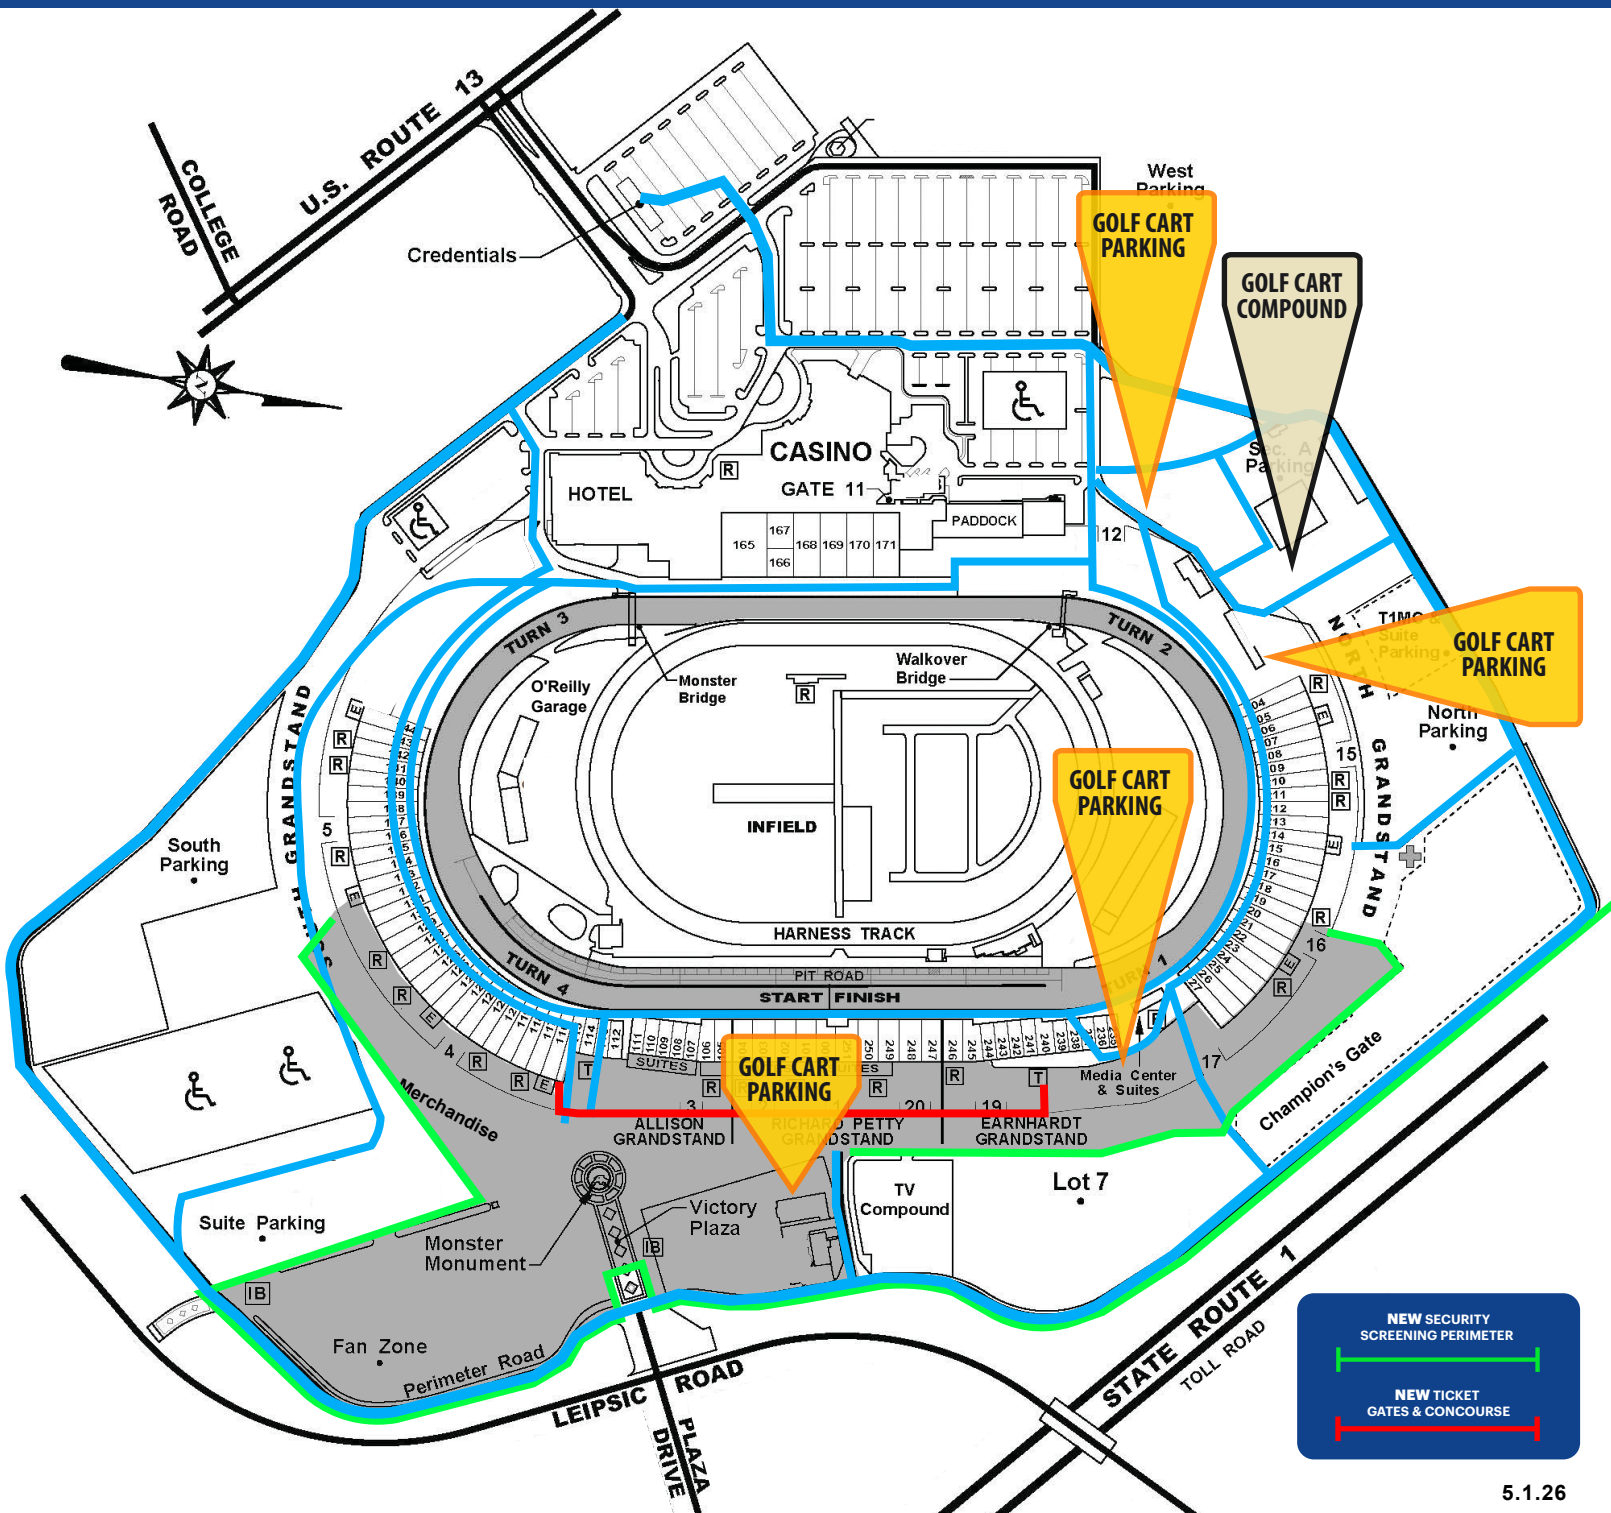

GOLF CART ROUTES

5.1.26

TICKET GATES & CONCOURSE

Golf carts not permitted inside Concourse/Gate Areas

- Friday, 12:30 p.m. - until 1 hour post race
- Saturday, 9:30 a.m. - until 1 hour post race
- Sunday, 10 a.m. - until 1 hour post race

SECURITY SCREENING PERIMETER

Golf carts not permitted inside Secured Area

- Friday, Saturday and Sunday, 7 a.m. - until 1 hour post race

JOINT OPERATIONS CENTER 302-883-6591

GOLF CART COMPOUND HOURS OF OPERATION

- Wednesday, May 13, 1 p.m. - 5 p.m.
- Thursday, May 14, 9 a.m. - 5 p.m.
- Friday, May 15, 9 a.m. - 6 p.m.
- Saturday, May 16, 9 a.m. - 1 hour after race (NASCAR O'Reilly Auto Parts Series)
- Sunday, May 17, 8 a.m. - 3 hours after race (NASCAR Cup Series)
 - All carts must be returned within 3 hours after Cup race