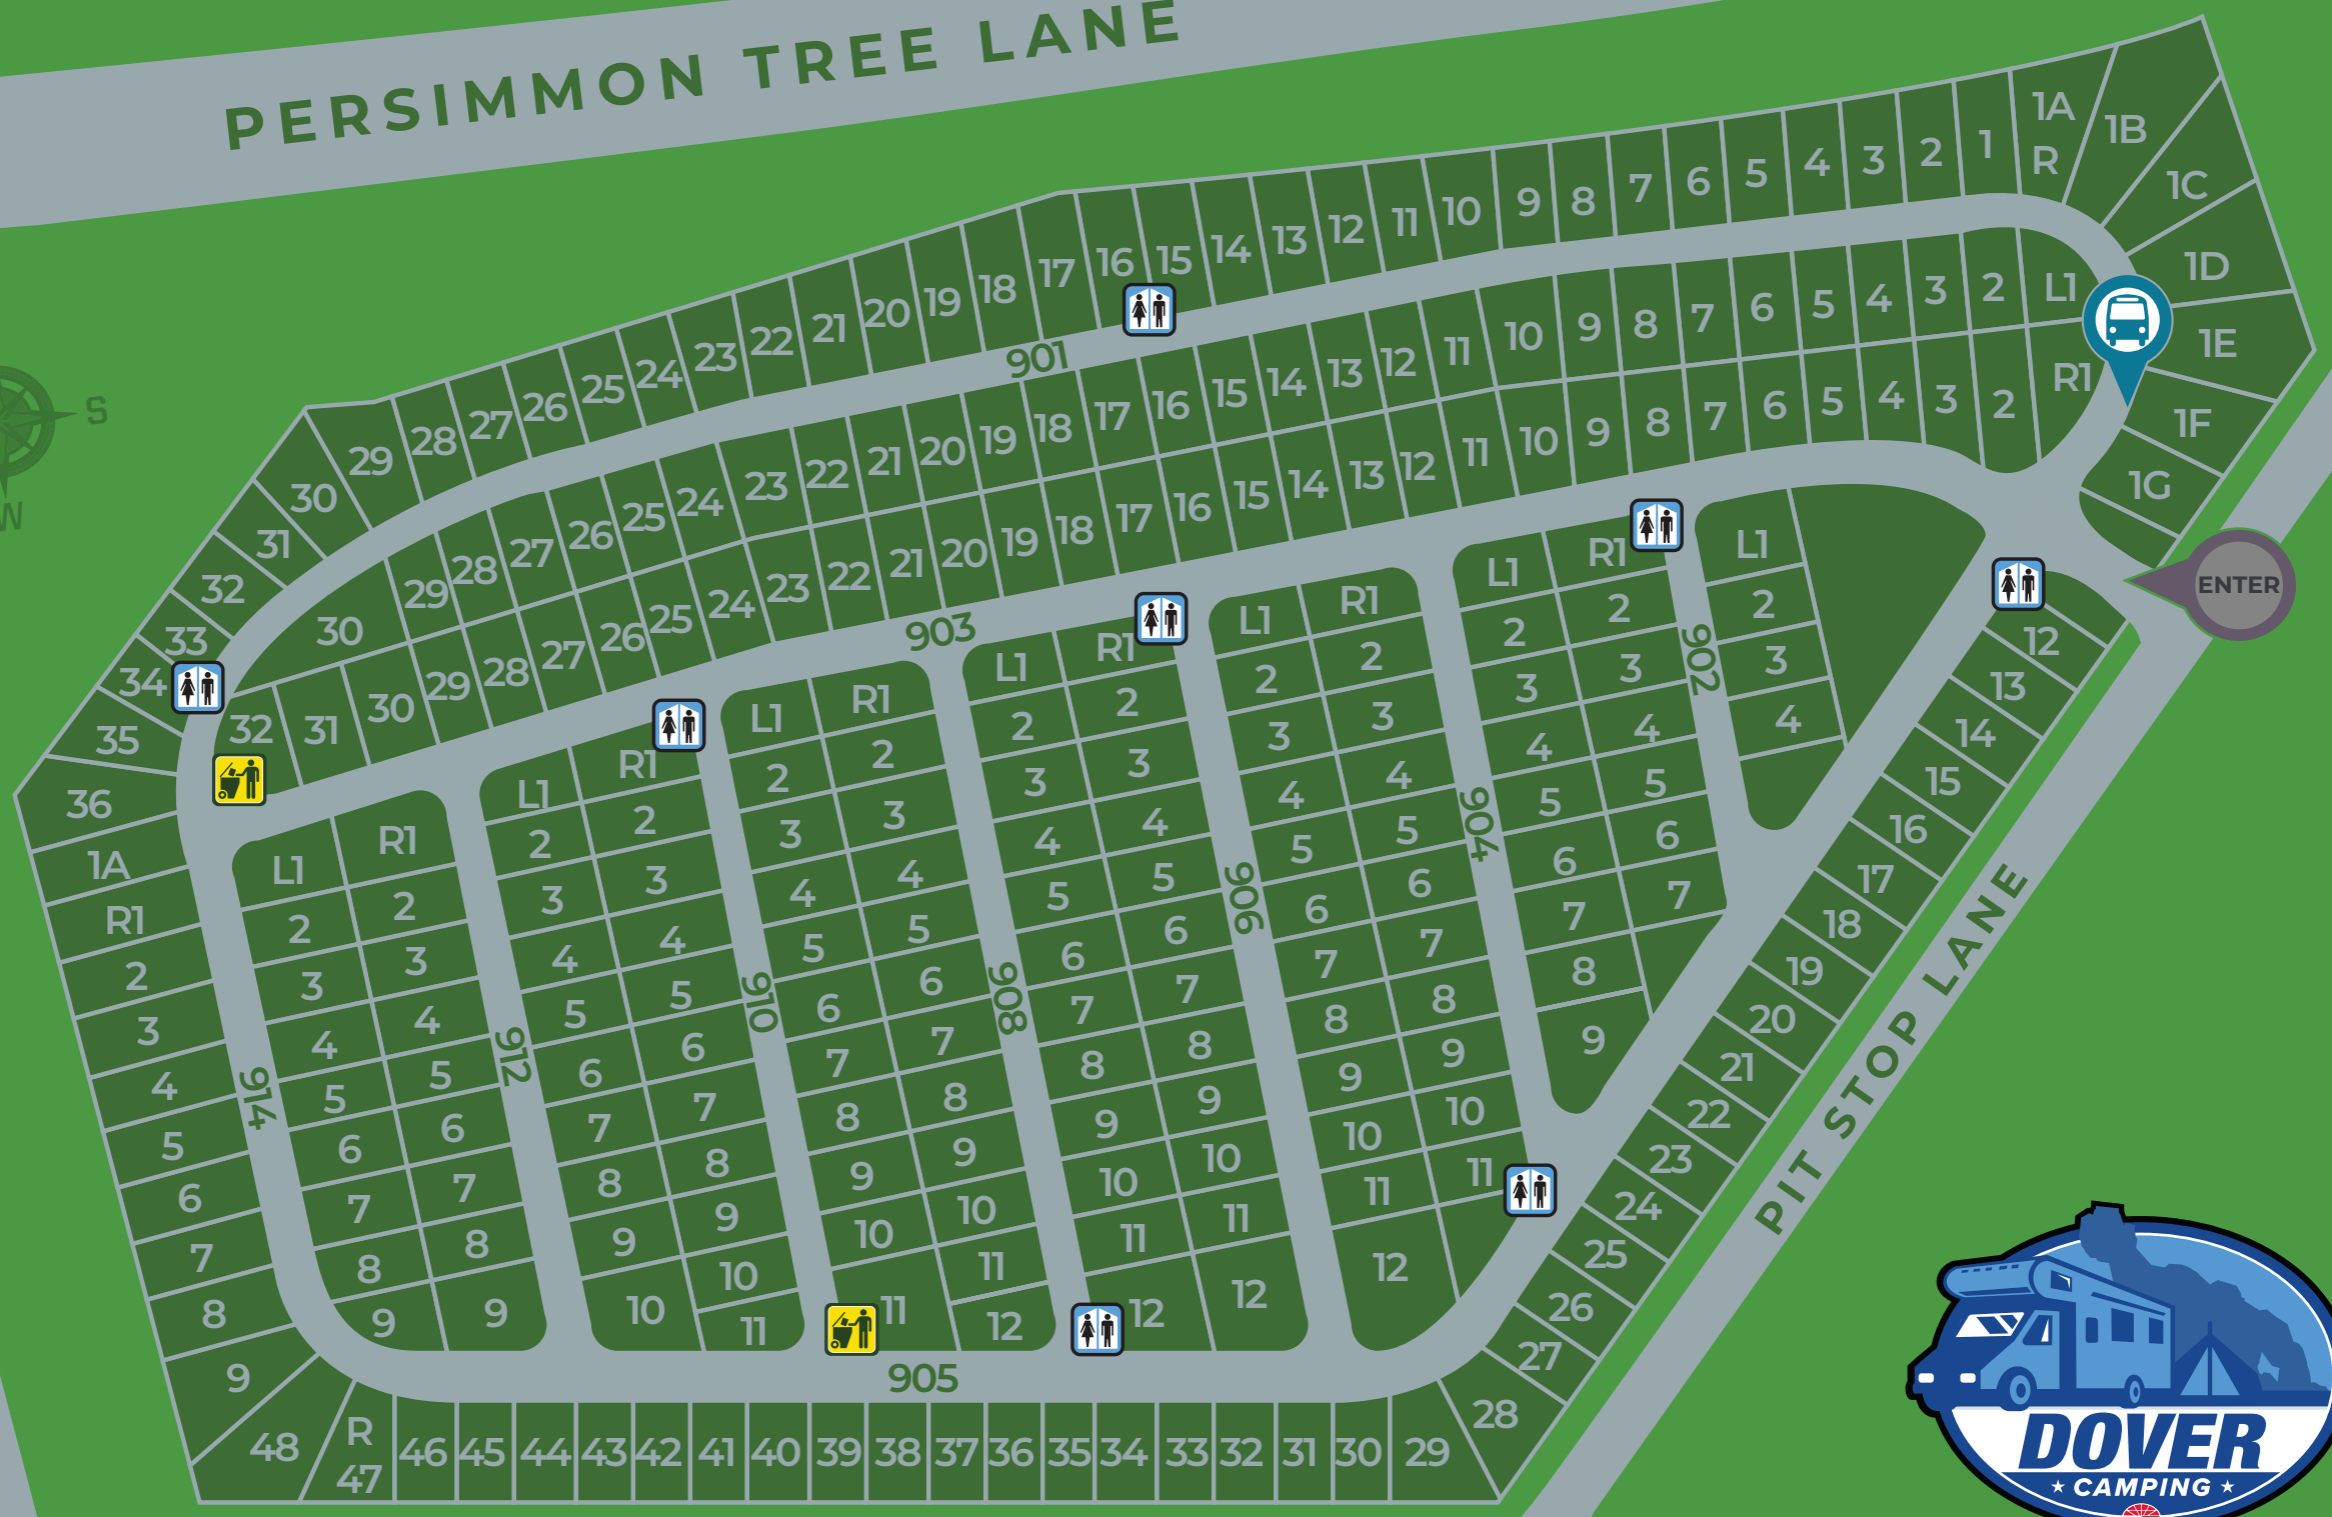

PERSIMMON TREE LANE

LEIPSIK ROAD

CAMPGROUND
LOT 9

RT.
1
NORTH