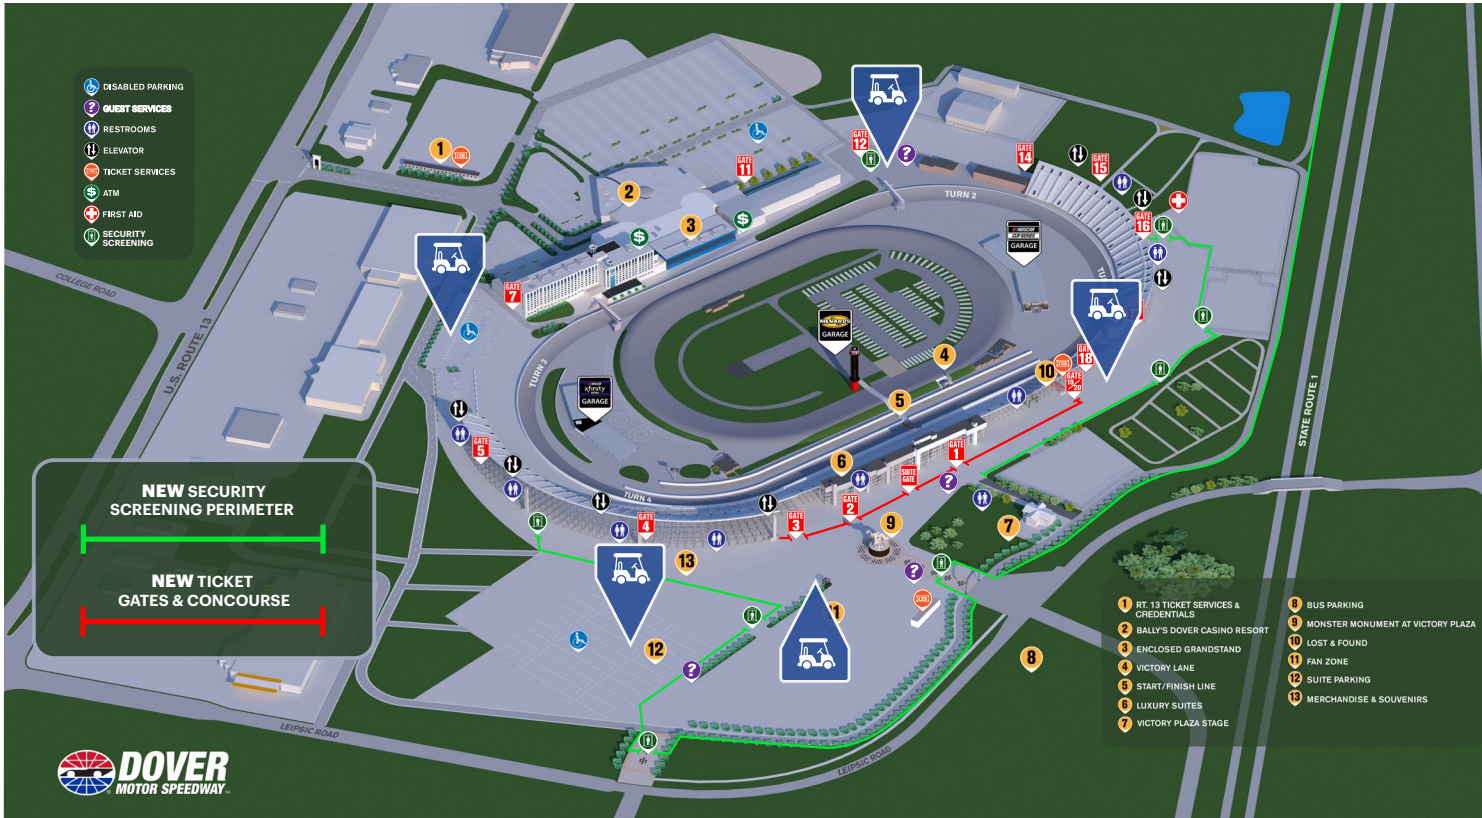

ADA GOLF CART SHUTTLE

SHUTTLE START TIMES

Friday - noon, Saturday & Sunday - 9 a.m. Call **302-241-0220** for assistance.

P
R
E
R
A
C
E

SHUTTLE PICK UP LOCATIONS

Across from Gates 4, 2, 3, 19/20 and 16, until two hours post event.

P
O
S
T
R
A
C
E