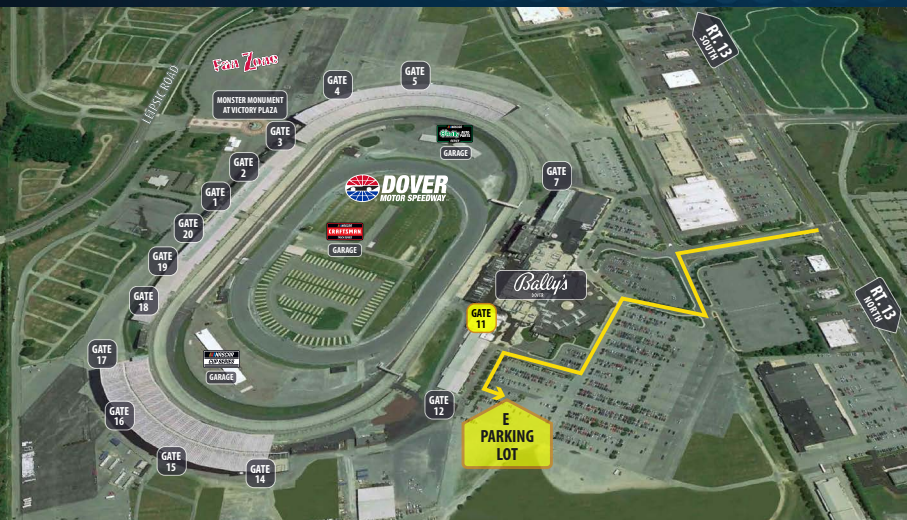

## INCLUDED

Free Parking Pass\* | Open Bar 10 a.m. - Lap 300  
Hot/Cold Buffet served at noon  
Flat-screen TVs for better viewing  
Comfortable, climate-controlled seating

## WINNER'S CIRCLE DINING ROOM LOCATED ON 3RD FLOOR OF BALLY'S CASINO

Use Gate 11 to enter Casino.

Proceed through Casino to the Atrium Elevators  
Take Atrium Elevators to the 3rd floor (Winner's Circle)  
Proceed to check-in.

### \*WINNER'S CIRCLE PARKING PASS IS ENCLOSED:

Please ensure your parking pass is properly displayed before entering. Please note that if the DelDOT highway sign on Rt. 13 indicates the main entrance to Dover Motor Speedway is closed, vehicles with parking passes are still permitted to enter.